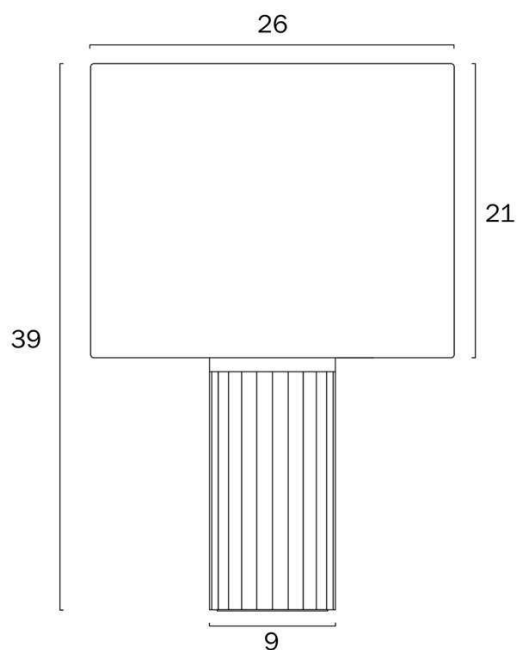

Size

Fixture Diameter (cm)	26.0
Fixture Width (cm)	26.0
Fixture Height (cm)	39.0
Base Diameter (cm)	9.0
Shade Diameter (cm)	26.0
Shade Height (cm)	21.0
Height Adjustable?	No
Cable Length (cm)	180 (30+Inline Switch+150)

Barcode

GTIN 9329501070949

Image -dimensions

Note: Dimensions are only a guide and may vary due to manufacturing variations.