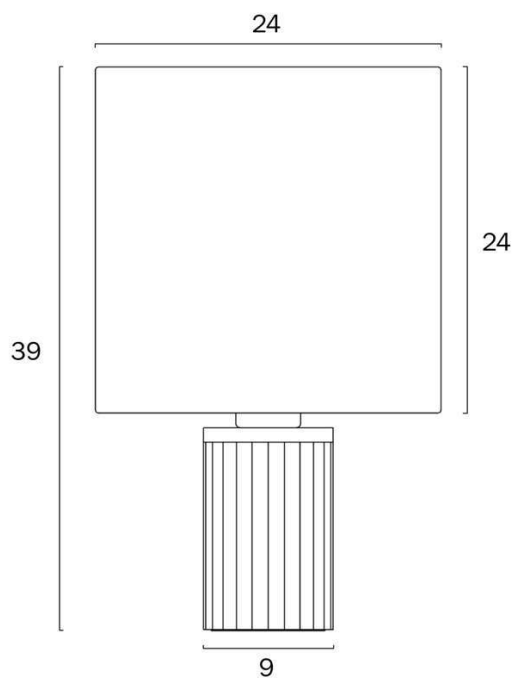

Size

Fixture Diameter (cm)	24.0
Fixture Width (cm)	24.0
Fixture Height (cm)	39.0
Base Diameter (cm)	9.0
Shade Diameter (cm)	24.0
Shade Height (cm)	24.0
Height Adjustable?	No
Cable Length (cm)	180 (30+Inline Switch+150)

Barcode

GTIN 9329501070956

Image -dimensions

Note: Dimensions are only a guide and may vary due to manufacturing variations.