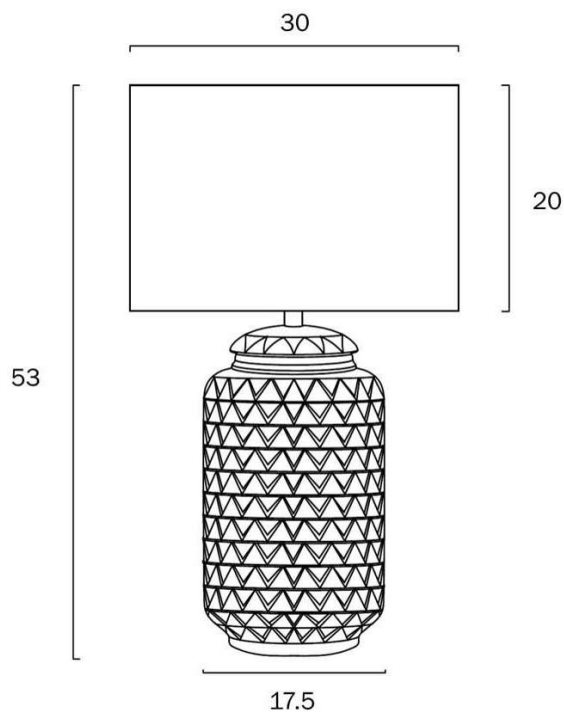

## Size

<b>Fixture Diameter (cm)</b>	30.0
<b>Fixture Height (cm)</b>	53.0
<b>Base Diameter (cm)</b>	17.5
<b>Shade Diameter (cm)</b>	30.0
<b>Shade Height (cm)</b>	20.0
<b>Cable Length (cm)</b>	180 (30+Inline Switch+150)

## Image -dimensions

Note: Dimensions are only a guide and may vary due to manufacturing variations.