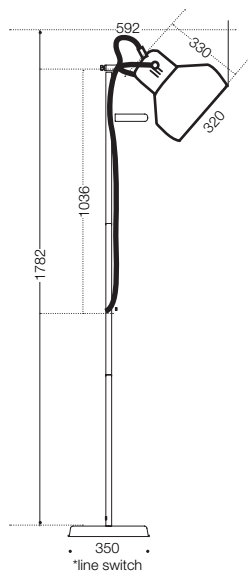

Grande

Specifications

| | |
|--------------|--------------|
| Type | Floor Lamp |
| Light Source | 40w E27max |
| Globe | Not included |
| Warranty | 1 year* |

Colours

Antique brass

Nickel

Measurements

Codes