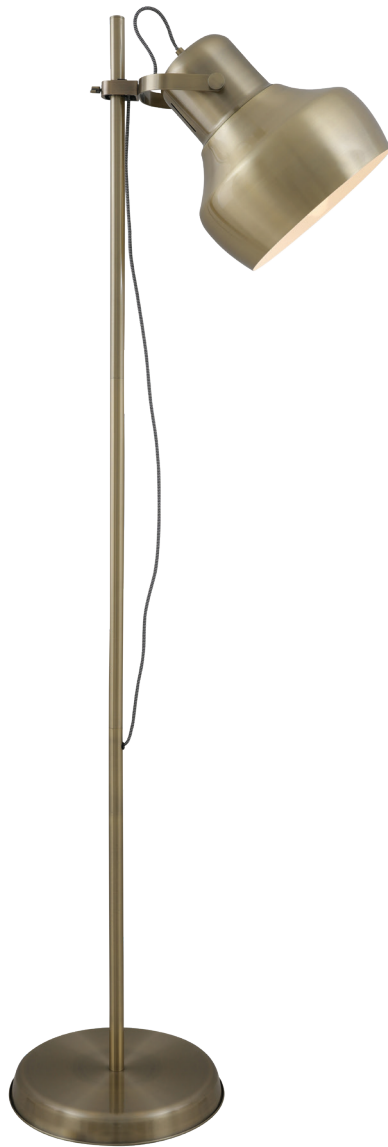

Grande

Specifications

| | |
|--------------|--------------|
| Type | Floor Lamp |
| Light Source | 40w E27max |
| Globe | Not included |
| Warranty | 1 year* |

Colours

Antique brass

Nickel

Measurements

Codes

Grande FL-AB

Grande FL-NK

Product Approvals