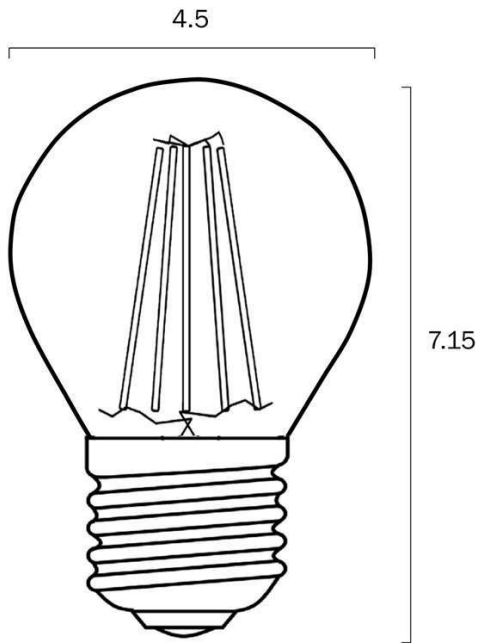

## Size

<b>Fixture Diameter (cm)</b>	4.5
<b>Fixture Height (cm)</b>	7.2

## Specification

<b>Voltage Input</b>	240V
<b>Wattage (max)</b>	4
<b>Globe Type</b>	E27
<b>Lumens</b>	400
<b>Color Temperature</b>	Warm White
<b>Color Kelvin</b>	3000k
<b>Color Rendering</b>	>84
<b>Dimmable</b>	No
<b>Power Factor</b>	>0.86
<b>Surge Protection</b>	Yes (0.5 Kva)
<b>IP rating</b>	IP20
<b>Approvals</b>	RCM
<b>Care Instructions</b>	Wipe clean with a dry cloth

## Image -dimensions

Note: Dimensions are only a guide and may vary due to manufacturing variations.