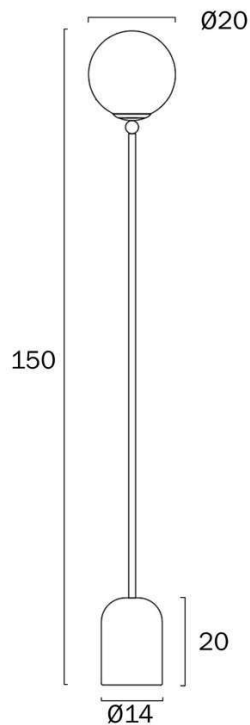

Overview

Family name	Gina
Categories	Floor Lamps
Usage	Indoor Lighting
ERAC Product Registration	SAA-210304-EA

Color / Material

Fixture Color	Black, Dark Antique Brass, Smoke
Fixture Finish	Matte
Fixture Material	Travertine, Glass, Iron
Shade Color	Smoke
Shade Material	Glass
Cable Color	Black
Cable Material	PVC

Size

Fixture Diameter (cm)	20.0
Fixture Height (cm)	150.0
Base Diameter (cm)	14.0
Base Height (cm)	20.0
Shade Diameter (cm)	20.0

Specification

Voltage Input	240V
Total Wattage (max)	25
Globe Type	E27
Globe / Light Source qty	1
Globe / Light Source included	No
Dimmable	Globe Dependant

Barcode

GTIN 9329501071250

Image -dimensions

Note: Dimensions are only a guide and may vary due to manufacturing variations.