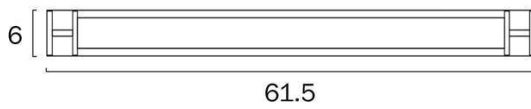

IP rating	IP44
Approvals	RCM
Installation Required	Yes (by Licensed Electrician only)
Care Instructions	Do not use strong liquid cleaners, Wipe clean with a dry cloth
Replacement Warranty	*3 Years

Barcode

GTIN 9329501067239

Image -dimensions

Note: Dimensions are only a guide and may vary due to manufacturing variations.