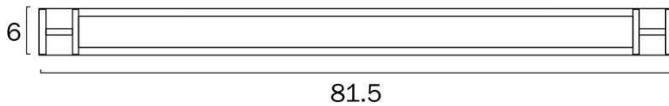

IP rating	IP44
Approvals	RCM
Installation Required	Yes (by Licensed Electrician only)
Care Instructions	Do not use strong liquid cleaners, Wipe clean with a dry cloth
Replacement Warranty	*3 Years

Barcode

GTIN 9329501067239

Image -dimensions

Note: Dimensions are only a guide and may vary due to manufacturing variations.