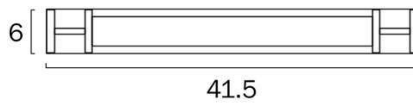

IP rating	IP44
Approvals	RCM
Installation Required	Yes (by Licensed Electrician only)
Care Instructions	Do not use strong liquid cleaners, Wipe clean with a dry cloth
Replacement Warranty	*3 Years

Barcode

GTIN 9329501067239

Image -dimensions

Note: Dimensions are only a guide and may vary due to manufacturing variations.