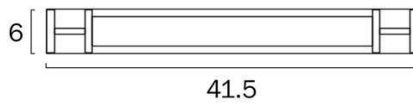

IP rating	IP44
Approvals	RCM
Installation Required	Yes (by Licensed Electrician only)
Care Instructions	Do not use strong liquid cleaners, Wipe clean with a dry cloth
Replacement Warranty	*3 Years

Barcode

GTIN 9329501067253

Image -dimensions

Note: Dimensions are only a guide and may vary due to manufacturing variations.