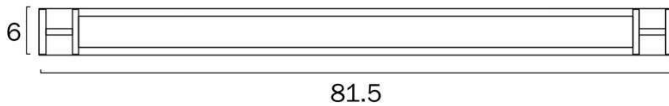

IP rating	IP44
Approvals	RCM
Installation Required	Yes (by Licensed Electrician only)
Care Instructions	Do not use strong liquid cleaners, Wipe clean with a dry cloth
Replacement Warranty	*3 Years

Barcode

GTIN 9329501067253

Image -dimensions

Note: Dimensions are only a guide and may vary due to manufacturing variations.