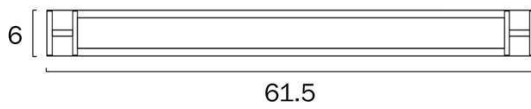

IP rating	IP44
Approvals	RCM
Installation Required	Yes (by Licensed Electrician only)
Care Instructions	Do not use strong liquid cleaners, Wipe clean with a dry cloth
Replacement Warranty	*3 Years

Barcode

GTIN 9329501067253

Image -dimensions

Note: Dimensions are only a guide and may vary due to manufacturing variations.