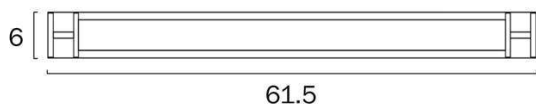

IP rating	IP44
Approvals	RCM
Installation Required	Yes (by Licensed Electrician only)
Care Instructions	Do not use strong liquid cleaners, Wipe clean with a dry cloth
Replacement Warranty	*3 Years

Barcode

GTIN 9329501067208

Image -dimensions

Note: Dimensions are only a guide and may vary due to manufacturing variations.