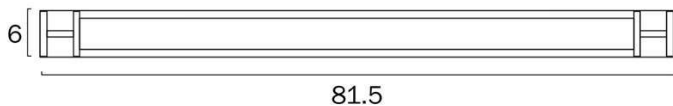

IP rating	IP44
Approvals	RCM
Installation Required	Yes (by Licensed Electrician only)
Care Instructions	Do not use strong liquid cleaners, Wipe clean with a dry cloth
Replacement Warranty	*3 Years

Barcode

GTIN 9329501067208

Image -dimensions

Note: Dimensions are only a guide and may vary due to manufacturing variations.