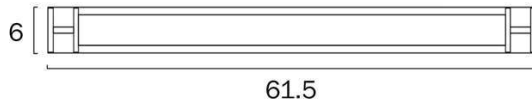

IP rating	IP44
Approvals	RCM
Installation Required	Yes (by Licensed Electrician only)
Care Instructions	Do not use strong liquid cleaners, Wipe clean with a dry cloth
Replacement Warranty	*3 Years

Barcode

GTIN 9329501067222

Image -dimensions

Note: Dimensions are only a guide and may vary due to manufacturing variations.