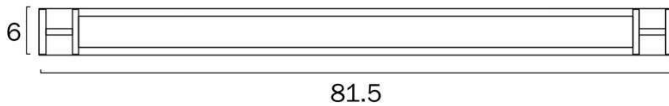

IP rating	IP44
Approvals	RCM
Installation Required	Yes (by Licensed Electrician only)
Care Instructions	Do not use strong liquid cleaners, Wipe clean with a dry cloth
Replacement Warranty	*3 Years

Barcode

GTIN 9329501067222

Image -dimensions

Note: Dimensions are only a guide and may vary due to manufacturing variations.