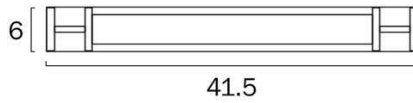

IP rating	IP44
Approvals	RCM
Installation Required	Yes (by Licensed Electrician only)
Care Instructions	Do not use strong liquid cleaners, Wipe clean with a dry cloth
Replacement Warranty	*3 Years

Barcode

GTIN 9329501067222

Image -dimensions

Note: Dimensions are only a guide and may vary due to manufacturing variations.