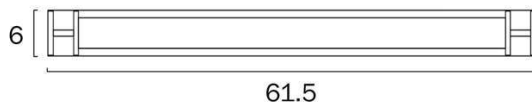

IP rating	IP44
Approvals	RCM
Installation Required	Yes (by Licensed Electrician only)
Care Instructions	Do not use strong liquid cleaners, Wipe clean with a dry cloth
Replacement Warranty	*3 Years

Barcode

GTIN 9329501067185

Image -dimensions

Note: Dimensions are only a guide and may vary due to manufacturing variations.