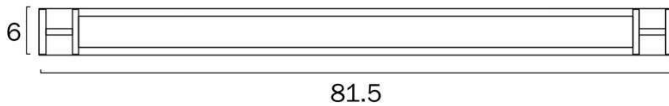

IP rating	IP44
Approvals	RCM
Installation Required	Yes (by Licensed Electrician only)
Care Instructions	Do not use strong liquid cleaners, Wipe clean with a dry cloth
Replacement Warranty	*3 Years

Barcode

GTIN 9329501067185

Image -dimensions

Note: Dimensions are only a guide and may vary due to manufacturing variations.