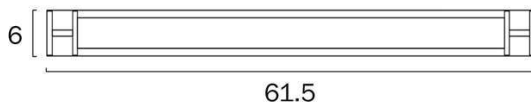

IP rating	IP44
Approvals	RCM
Installation Required	Yes (by Licensed Electrician only)
Care Instructions	Do not use strong liquid cleaners, Wipe clean with a dry cloth
Replacement Warranty	*3 Years

Barcode

GTIN 9329501067178

Image -dimensions

Note: Dimensions are only a guide and may vary due to manufacturing variations.