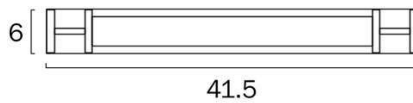

IP rating	IP44
Approvals	RCM
Installation Required	Yes (by Licensed Electrician only)
Care Instructions	Do not use strong liquid cleaners, Wipe clean with a dry cloth
Replacement Warranty	*3 Years

Barcode

GTIN 9329501067178

Image -dimensions

Note: Dimensions are only a guide and may vary due to manufacturing variations.