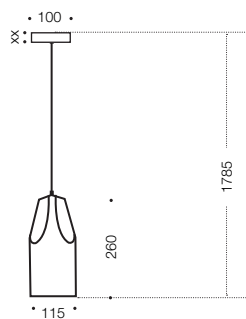

Forma

Specifications

Type	Pendant
Light Source	40w E27max
Globe	Not included
Warranty	1 year*

Colours

Measurements

Codes

Forma PE12-DGY

Forma PE12-GY