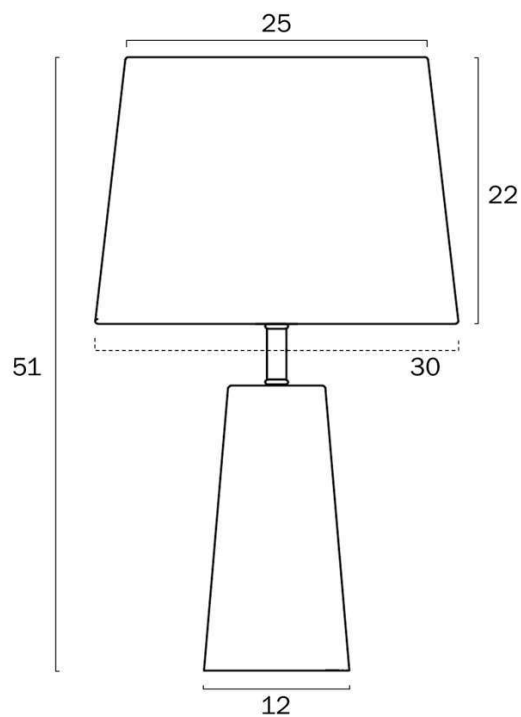

Size

Fixture Diameter (cm)	30.0
Fixture Height (cm)	51.0
Base Width (cm)	12.0
Shade Top (cm)	25.0
Shade Bottom (cm)	30.0
Shade Height (cm)	22.0
Cable Length (cm)	180 (30+Inline Switch+150)

Specification

Voltage Input	240V
Total Wattage (max)	25
Globe Type	E27

All representations within this document are subject to copyright. ELECTRICAL INSTALLATIONS MUST BE PERFORMED BY A QUALIFIED ELECTRICAL CONTRACTOR AND INSTALLED IN ACCORDANCE WITH AS/NZS 3000.
NOTE : All images , descriptions and dimensions are indicative. Please check latest version of item detail on Telbix website prior to ordering or installation.

Barcode

GTIN 9329501068229

Image -dimensions

Note: Dimensions are only a guide and may vary due to manufacturing variations.