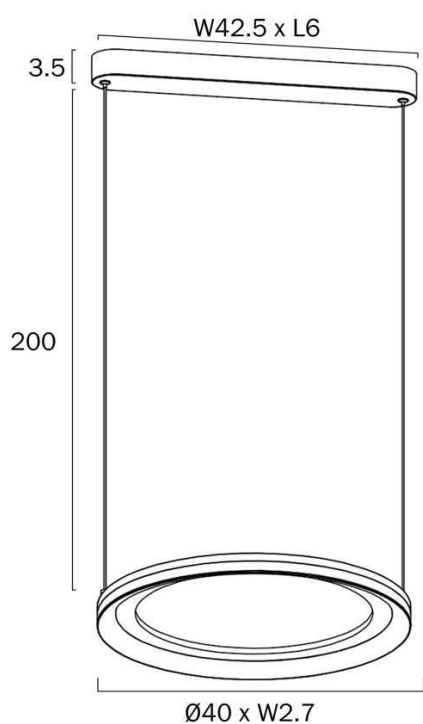

Size

Fixture Diameter (cm)	40.0
Fixture Height (cm)	2.7
Canopy Length (cm)	6.0
Canopy Projection (cm)	3.5
Canopy Width (cm)	42.5
Suspension Length (cm)	200.0
Height Adjustable?	Yes

Specification

Total Wattage (max)	40
Globe Type	LED integrated SMD
Globe / Light Source included	Yes
Lumens	1710
Color Temperature	Warm White

Barcode

GTIN 9329501071427

Image -dimensions

Note: Dimensions are only a guide and may vary due to manufacturing variations.