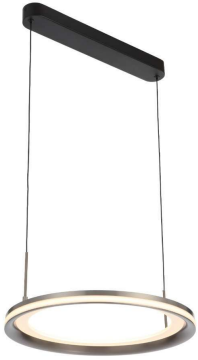

Last modification 2024-02-20

FULCRUM PE40-GY 9329501071427

The Fulcrum family of pendant and oyster fittings presents a sleek and contemporary design, featuring integrated LED technology for energy efficiency and optimal illumination. Available in various sizes, these fixtures offer versatility to suit different spaces and preferences, providing both functionality and aesthetic appeal in modern interior settings.

Overview

Family name	Fulcrum
Categories	Pendants
Mounting	Surface
Suspension Type	Cable
Usage	Indoor Lighting
ERAC Product Registration	SAA-231005-EA

Color / Material

Fixture Color	Pearl Grey
Fixture Finish	Satin
Fixture Material	Aluminium, PVC, Acrylic

Size

Fixture Diameter (cm)	40.0
Fixture Height (cm)	2.7
Canopy Length (cm)	6.0
Canopy Projection (cm)	3.5
Canopy Width (cm)	42.5
Suspension Length (cm)	200.0
Height Adjustable?	Yes

Specification

Total Wattage (max)	40
Globe Type	LED integrated SMD
Globe / Light Source included	Yes
Lumens	1710
Color Temperature	Warm White