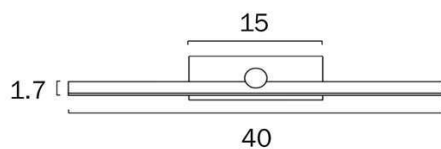

Color Kelvin	3 CCT (3000k - 4000k - 5000k)
Color Rendering	>83
Dimmable	No
Electrical Protection	CLASS I - HIGH VOLTAGE, EARTH REQUIRED
IP rating	IP44
Lead and Plug	No
Approvals	RCM
Installation Required	Yes (by Licensed Electrician only)
Care Instructions	Do not use strong liquid cleaners, Wipe clean with a dry cloth
Replacement Warranty	*3 Years

Barcode

GTIN 9329501067338

Image -dimensions

Note: Dimensions are only a guide and may vary due to manufacturing variations.