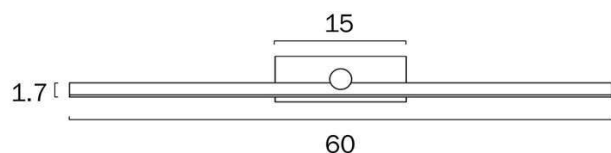

Color Kelvin	3 CCT (3000k - 4000k - 5000k)
Color Rendering	>83
Dimmable	No
Electrical Protection	CLASS I - HIGH VOLTAGE, EARTH REQUIRED
IP rating	IP44
Lead and Plug	No
Approvals	RCM
Installation Required	Yes (by Licensed Electrician only)
Care Instructions	Do not use strong liquid cleaners, Wipe clean with a dry cloth
Replacement Warranty	*3 Years

Barcode

GTIN 9329501067338

Image -dimensions

Note: Dimensions are only a guide and may vary due to manufacturing variations.