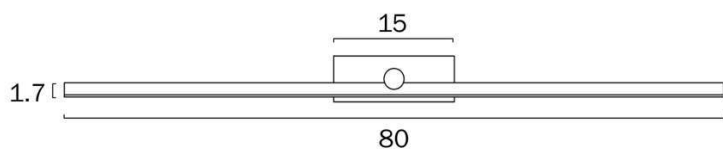

Color Kelvin	3 CCT (3000k - 4000k - 5000k)
Color Rendering	>83
Dimmable	No
Electrical Protection	CLASS I - HIGH VOLTAGE, EARTH REQUIRED
IP rating	IP44
Lead and Plug	No
Approvals	RCM
Installation Required	Yes (by Licensed Electrician only)
Care Instructions	Do not use strong liquid cleaners, Wipe clean with a dry cloth
Replacement Warranty	*3 Years

Barcode

GTIN 9329501067338

Image -dimensions

Note: Dimensions are only a guide and may vary due to manufacturing variations.