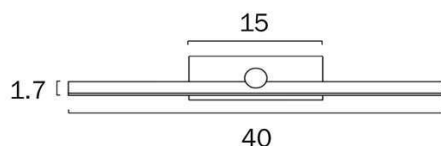

Color Kelvin	3 CCT (3000k - 4000k - 5000k)
Color Rendering	>83
Dimmable	No
Electrical Protection	CLASS I - HIGH VOLTAGE, EARTH REQUIRED
IP rating	IP44
Lead and Plug	No
Approvals	RCM
Installation Required	Yes (by Licensed Electrician only)
Care Instructions	Do not use strong liquid cleaners, Wipe clean with a dry cloth
Replacement Warranty	*3 Years

Barcode

GTIN 9329501067345

Image -dimensions

Note: Dimensions are only a guide and may vary due to manufacturing variations.