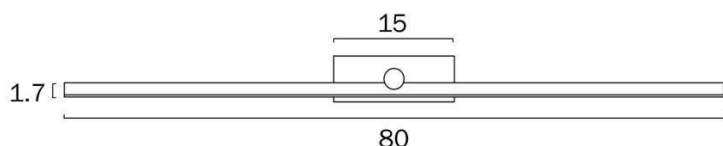

Color Kelvin	3 CCT (3000k - 4000k - 5000k)
Color Rendering	>83
Dimmable	No
Electrical Protection	CLASS I - HIGH VOLTAGE, EARTH REQUIRED
IP rating	IP44
Lead and Plug	No
Approvals	RCM
Installation Required	Yes (by Licensed Electrician only)
Care Instructions	Do not use strong liquid cleaners, Wipe clean with a dry cloth
Replacement Warranty	*3 Years

Barcode

GTIN 9329501067291

Image -dimensions

Note: Dimensions are only a guide and may vary due to manufacturing variations.