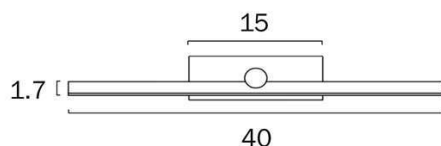

Color Kelvin	3 CCT (3000k - 4000k - 5000k)
Color Rendering	>83
Dimmable	No
Electrical Protection	CLASS I - HIGH VOLTAGE, EARTH REQUIRED
IP rating	IP44
Lead and Plug	No
Approvals	RCM
Installation Required	Yes (by Licensed Electrician only)
Care Instructions	Do not use strong liquid cleaners, Wipe clean with a dry cloth
Replacement Warranty	*3 Years

Barcode

GTIN 9329501067291

Image -dimensions

Note: Dimensions are only a guide and may vary due to manufacturing variations.