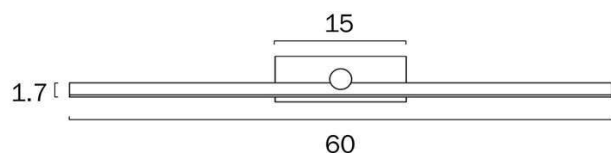

Color Kelvin	3 CCT (3000k - 4000k - 5000k)
Color Rendering	>83
Dimmable	No
Electrical Protection	CLASS I - HIGH VOLTAGE, EARTH REQUIRED
IP rating	IP44
Lead and Plug	No
Approvals	RCM
Installation Required	Yes (by Licensed Electrician only)
Care Instructions	Do not use strong liquid cleaners, Wipe clean with a dry cloth
Replacement Warranty	*3 Years

Barcode

GTIN 9329501067291

Image -dimensions

Note: Dimensions are only a guide and may vary due to manufacturing variations.