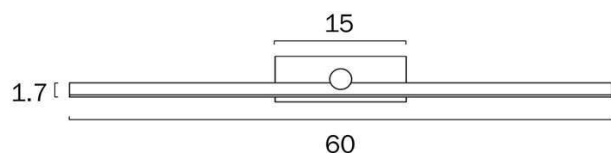

Color Kelvin	3 CCT (3000k - 4000k - 5000k)
Color Rendering	>83
Dimmable	No
Electrical Protection	CLASS I - HIGH VOLTAGE, EARTH REQUIRED
IP rating	IP44
Lead and Plug	No
Approvals	RCM
Installation Required	Yes (by Licensed Electrician only)
Care Instructions	Do not use strong liquid cleaners, Wipe clean with a dry cloth
Replacement Warranty	*3 Years

Barcode

GTIN 9329501067277

Image -dimensions

Note: Dimensions are only a guide and may vary due to manufacturing variations.