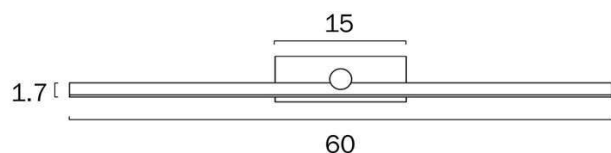

Color Kelvin	3 CCT (3000k - 4000k - 5000k)
Color Rendering	>83
Dimmable	No
Electrical Protection	CLASS I - HIGH VOLTAGE, EARTH REQUIRED
IP rating	IP44
Lead and Plug	No
Approvals	RCM
Installation Required	Yes (by Licensed Electrician only)
Care Instructions	Do not use strong liquid cleaners, Wipe clean with a dry cloth
Replacement Warranty	*3 Years

Barcode

GTIN 9329501067284

Image -dimensions

Note: Dimensions are only a guide and may vary due to manufacturing variations.