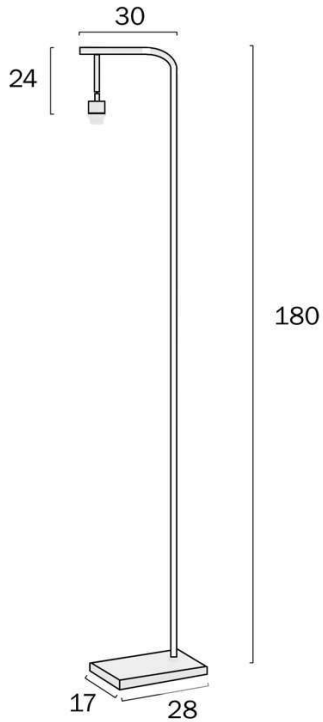

Last modification 2023-01-18

FL BASE 1800-WH 9329501063835

Overview

Family name	FL BASE 1800
Categories	Floor Lamps
Switch	Foot Switch
Usage	Indoor Lighting

Color / Material

Fixture Color	White
Fixture Material	Iron
Cable Color	Black
Cable Material	PVC

Size

Fixture Length (cm)	30.0
Fixture Width (cm)	28.0
Fixture Height (cm)	180.0
Base Length (cm)	28.0
Base Width (cm)	17.0
Cable Length (cm)	200 (50+Foot Switch+150)

Specification

Voltage Input	240V
Globe Type	E27
Globe / Light Source included	No
Dimmable	Globe Dependant
Electrical Protection	CLASS II - DOUBLE INSULATED, EARTH NOT REQUIRED
IP rating	IP20
Lead and Plug	Yes
Approvals	RCM
Assembly Required	Yes
Box Contents	Instruction
Care Instructions	Do not use strong liquid cleaners,Wipe clean with a dry cloth
Replacement Warranty	*3 Years

Barcode

GTIN 9329501063835

Image -dimensions

Note: Dimensions are only a guide and may vary due to manufacturing variations.