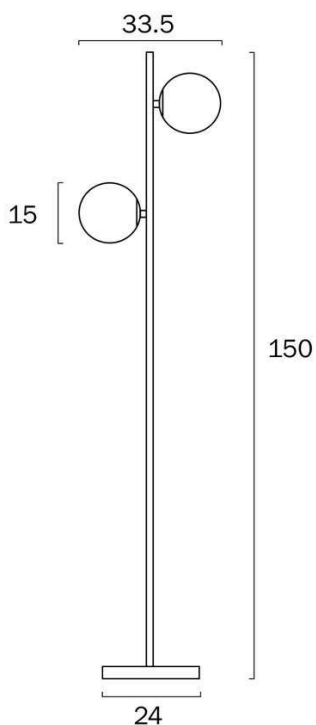

Size

Fixture Length (cm)	33.5
Fixture Width (cm)	24.0
Fixture Height (cm)	150.0
Base Diameter (cm)	24.0
Base Height (cm)	150.0
Glass Diameter	15.00
Height Adjustable?	No
Cable Length (cm)	200 (50+Foot Switch+150)

Specification

Voltage Input	240V
Total Wattage (max)	50
Wattage	25
Globe Type	E27
Globe / Light Source qty	2
Globe / Light Source included	No
Dimmable	Globe Dependant
Electrical Protection	CLASS II - DOUBLE INSULATED, EARTH NOT REQUIRED
IP rating	IP20
Lead and Plug	Yes
Approvals	RCM
Assembly Required	Yes
Box Contents	Instruction
Care Instructions	Do not use strong liquid cleaners, Wipe clean with a dry cloth
Replacement Warranty	*3 Years

Barcode

GTIN 9329501063743

Image -dimensions

Note: Dimensions are only a guide and may vary due to manufacturing variations.