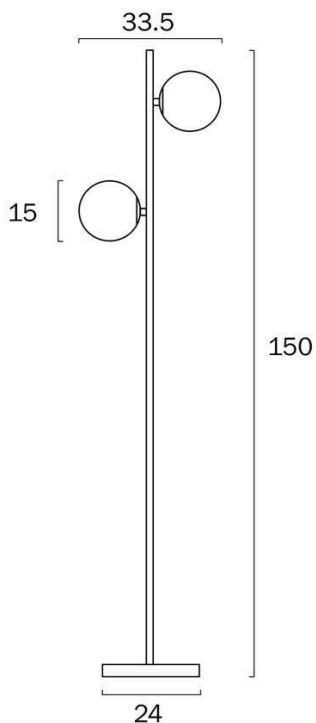

Size

Fixture Length (cm)	33.5
Fixture Width (cm)	24.0
Fixture Height (cm)	150.0
Base Diameter (cm)	24.0
Base Height (cm)	150.0
Glass Diameter	15.00
Height Adjustable?	No
Cable Length (cm)	200 (50+Foot Switch+150)

Specification

Voltage Input	240V
Wattage (max)	50
Wattage	25
Globe Type	E27
Globe / Light Source qty	2
Globe / Light Source included	No
Electrical Protection	CLASS II - DOUBLE INSULATED, EARTH NOT REQUIRED
IP rating	IP20
Lead and Plug	Yes
Approvals	RCM
Assembly Required	Yes
Box Contents	Instruction
Care Instructions	Do not use strong liquid cleaners,Wipe clean with a dry cloth
Replacement Warranty	*3 Years

Barcode

GTIN 9329501063750

Image -dimensions

Note: Dimensions are only a guide and may vary due to manufacturing variations.