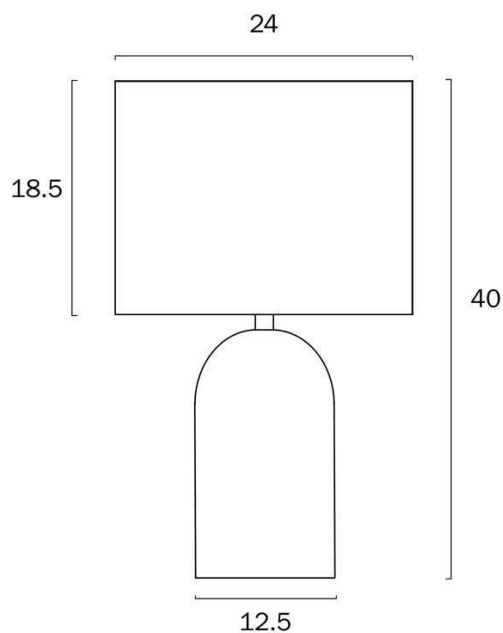

Size

Fixture Diameter (cm)	24.0
Fixture Height (cm)	40.0
Base Diameter (cm)	12.5
Shade Diameter (cm)	24.0
Shade Height (cm)	18.5
Cable Length (cm)	180 (30+Inline Switch+150)

All representations within this document are subject to copyright. ELECTRICAL INSTALLATIONS MUST BE PERFORMED BY A QUALIFIED ELECTRICAL CONTRACTOR AND INSTALLED IN ACCORDANCE WITH AS/NZS 3000.
NOTE : All images , descriptions and dimensions are indicative. Please check latest version of item detail on Telbix website prior to ordering or installation.

Specification

Voltage Input	240V
Wattage (max)	25
Globe Type	E27
Globe / Light Source qty	1
Globe / Light Source included	No
Dimmable	Globe Dependant
Electrical Protection	CLASS II - DOUBLE INSULATED, EARTH NOT REQUIRED
IP rating	IP20
Lead and Plug	Yes
Approvals	RCM
Assembly Required	Yes
Box Contents	Instruction
Care Instructions	Do not use strong liquid cleaners, Wipe clean with a dry cloth
Replacement Warranty	*3 Years

Barcode

GTIN 9329501064788

Image -dimensions

Note: Dimensions are only a guide and may vary due to manufacturing variations.