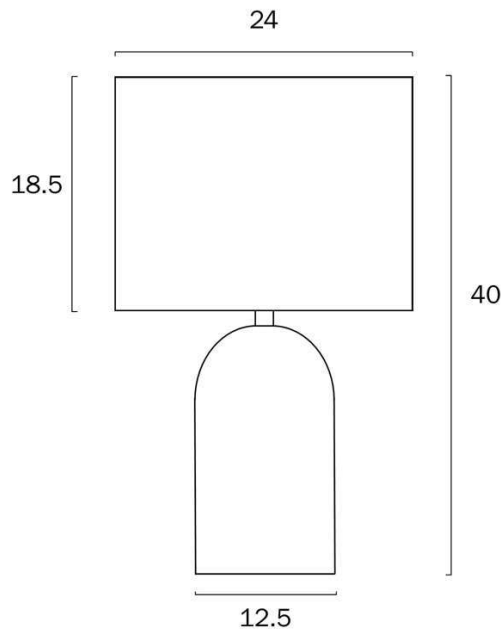

Overview

Family name	Fevik
Categories	Table Lamps
This item includes	Shade
Shade Shape	Drum
Switch	Inline Switch
Usage	Indoor Lighting
ERAC Product Registration	GMA-510402

Color / Material

Fixture Color	Grey
Fixture Material	Concrete, Fabric, Iron
Shade Color	Grey
Shade Material	Linen, Plastic
Base Color	Grey
Base Material	Concrete, Iron
Cable Color	Black
Cable Material	PVC

Size

Fixture Diameter (cm)	24.0
Fixture Height (cm)	40.0
Base Diameter (cm)	12.5
Shade Diameter (cm)	24.0
Shade Height (cm)	18.5
Cable Length (cm)	180 (30+Inline Switch+150)

All representations within this document are subject to copyright. ELECTRICAL INSTALLATIONS MUST BE PERFORMED BY A QUALIFIED ELECTRICAL CONTRACTOR AND INSTALLED IN ACCORDANCE WITH AS/NZS 3000.
NOTE : All images , descriptions and dimensions are indicative. Please check latest version of item detail on Telbix website prior to ordering or installation.

Specification

Voltage Input	240V
Wattage (max)	25
Globe Type	E27
Globe / Light Source qty	1
Globe / Light Source included	No
Dimmable	Globe Dependant
Electrical Protection	CLASS II - DOUBLE INSULATED, EARTH NOT REQUIRED
IP rating	IP20
Lead and Plug	Yes
Approvals	RCM
Assembly Required	Yes
Box Contents	Instruction
Care Instructions	Do not use strong liquid cleaners, Wipe clean with a dry cloth
Replacement Warranty	*3 Years

Barcode

GTIN 9329501064771

Image -dimensions

Note: Dimensions are only a guide and may vary due to manufacturing variations.