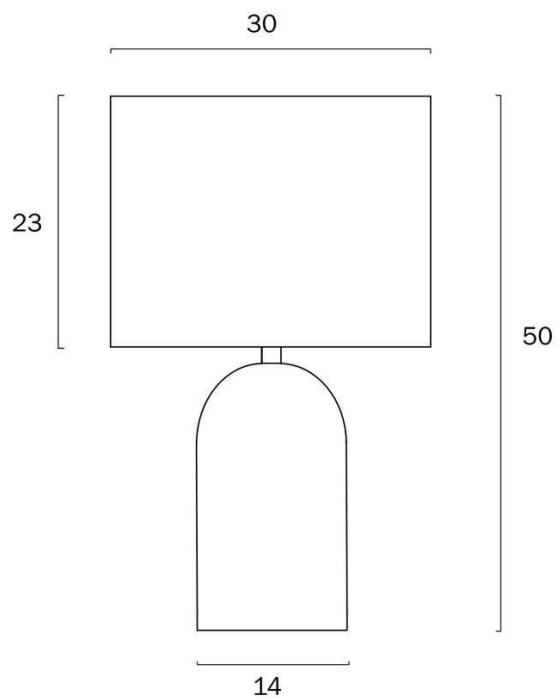

Size

Fixture Diameter (cm)	30.0
Fixture Height (cm)	50.0
Base Diameter (cm)	14.0
Base Height (cm)	27.0
Shade Diameter (cm)	30.0
Shade Height (cm)	23.0

All representations within this document are subject to copyright. ELECTRICAL INSTALLATIONS MUST BE PERFORMED BY A QUALIFIED ELECTRICAL CONTRACTOR AND INSTALLED IN ACCORDANCE WITH AS/NZS 3000.
NOTE : All images , descriptions and dimensions are indicative. Please check latest version of item detail on Telbix website prior to ordering or installation.

Cable Length (cm) 180 (30+Inline Switch+150)

Specification

Voltage Input 240V
Wattage (max) 25
Globe Type E27
Globe / Light Source qty 1
Globe / Light Source included No
Dimmable Globe Dependant
Electrical Protection CLASS II - DOUBLE INSULATED, EARTH NOT REQUIRED
IP rating IP20
Lead and Plug Yes
Approvals RCM
Assembly Required Yes
Box Contents Instruction
Care Instructions Do not use strong liquid cleaners, Wipe clean with a dry cloth
Replacement Warranty *3 Years

Barcode

GTIN 9329501064757

Image -dimensions

Note: Dimensions are only a guide and may vary due to manufacturing variations.