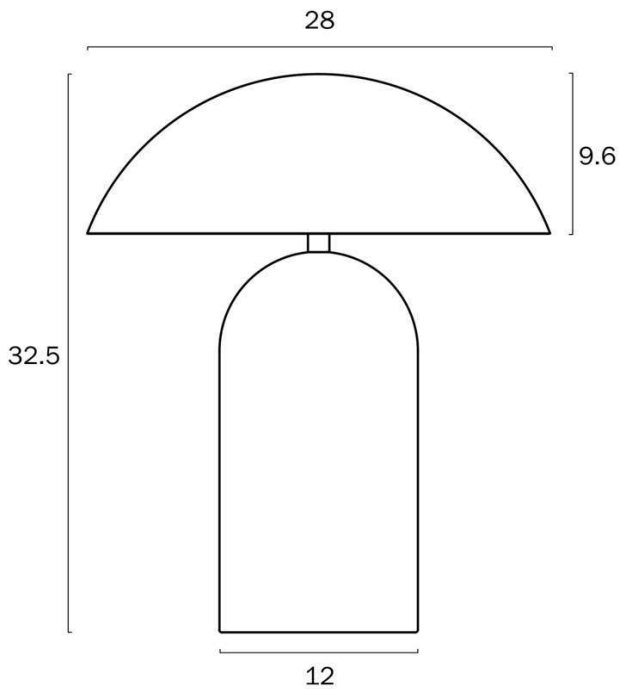

Size

Fixture Diameter (cm)	28.0
Fixture Height (cm)	32.5
Base Diameter (cm)	12.0
Shade Diameter (cm)	28.0
Shade Height (cm)	9.6
Height Adjustable?	No
Cable Length (cm)	180 (30+Inline Switch+150)

Specification

Voltage Input	240V
Total Wattage (max)	50
Wattage	25
Globe Type	E27
Globe / Light Source qty	2

All representations within this document are subject to copyright. ELECTRICAL INSTALLATIONS MUST BE PERFORMED BY A QUALIFIED ELECTRICAL CONTRACTOR AND INSTALLED IN ACCORDANCE WITH AS/NZS 3000.
NOTE : All images , descriptions and dimensions are indicative. Please check latest version of item detail on Telbix website prior to ordering or installation.

Barcode

GTIN 9329501071076

Image -dimensions

Note: Dimensions are only a guide and may vary due to manufacturing variations.