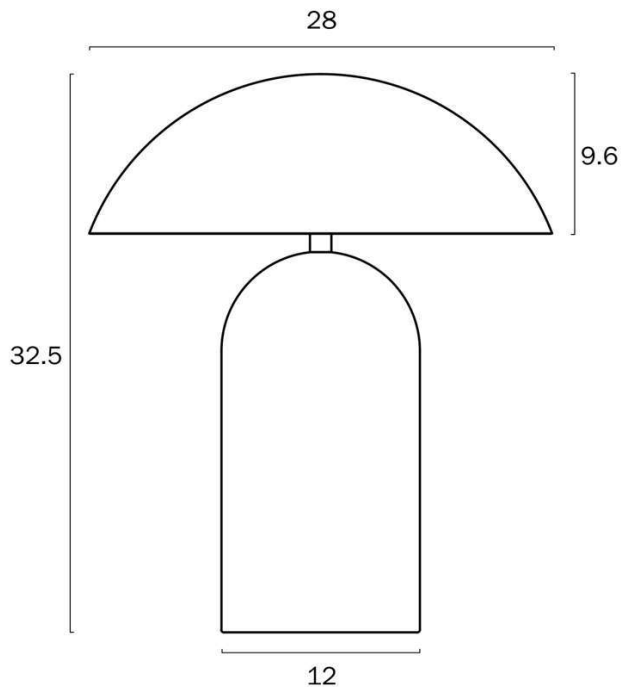

Size

Fixture Diameter (cm)	28.0
Fixture Height (cm)	32.5
Base Diameter (cm)	12.0
Shade Diameter (cm)	28.0
Shade Height (cm)	9.6
Height Adjustable?	No
Cable Length (cm)	180 (30+Inline Switch+150)

Specification

Voltage Input	240V
Total Wattage (max)	50
Wattage	25
Globe Type	E27
Globe / Light Source qty	2

All representations within this document are subject to copyright. ELECTRICAL INSTALLATIONS MUST BE PERFORMED BY A QUALIFIED ELECTRICAL CONTRACTOR AND INSTALLED IN ACCORDANCE WITH AS/NZS 3000.
NOTE : All images , descriptions and dimensions are indicative. Please check latest version of item detail on Telbix website prior to ordering or installation.

Barcode

GTIN 9329501071069

Image -dimensions

Note: Dimensions are only a guide and may vary due to manufacturing variations.