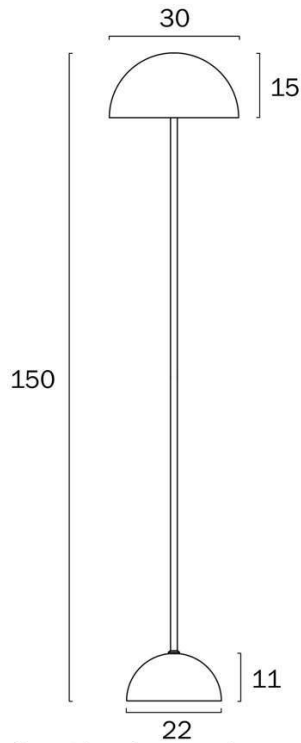

Size

Fixture Diameter (cm)	30.0
Fixture Height (cm)	150.0
Base Diameter (cm)	22.0
Base Height (cm)	11.0
Shade Diameter (cm)	30.0
Shade Height (cm)	15.0
Height Adjustable?	No
Cable Length (cm)	200 (50+Foot Switch+150)

Specification

Voltage Input	240V
Total Wattage (max)	50
Wattage	25
Globe Type	E27

All representations within this document are subject to copyright. ELECTRICAL INSTALLATIONS MUST BE PERFORMED BY A QUALIFIED ELECTRICAL CONTRACTOR AND INSTALLED IN ACCORDANCE WITH AS/NZS 3000.
NOTE : All images , descriptions and dimensions are indicative. Please check latest version of item detail on Telbix website prior to ordering or installation.

Barcode

GTIN 9329501071113

Image -dimensions

Note: Dimensions are only a guide and may vary due to manufacturing variations.