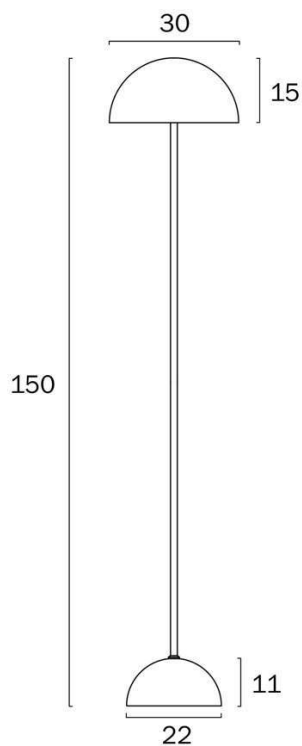

Size

Fixture Diameter (cm)	30.0
Fixture Height (cm)	150.0
Base Diameter (cm)	22.0
Base Height (cm)	11.0
Shade Diameter (cm)	30.0
Shade Height (cm)	15.0
Height Adjustable?	No
Cable Length (cm)	200 (50+Foot Switch+150)

Specification

Voltage Input	240V
Total Wattage (max)	50
Wattage	25
Globe Type	E27

All representations within this document are subject to copyright. ELECTRICAL INSTALLATIONS MUST BE PERFORMED BY A QUALIFIED ELECTRICAL CONTRACTOR AND INSTALLED IN ACCORDANCE WITH AS/NZS 3000.
NOTE : All images , descriptions and dimensions are indicative. Please check latest version of item detail on Telbix website prior to ordering or installation.

Barcode

GTIN 9329501071106

Image -dimensions

Note: Dimensions are only a guide and may vary due to manufacturing variations.