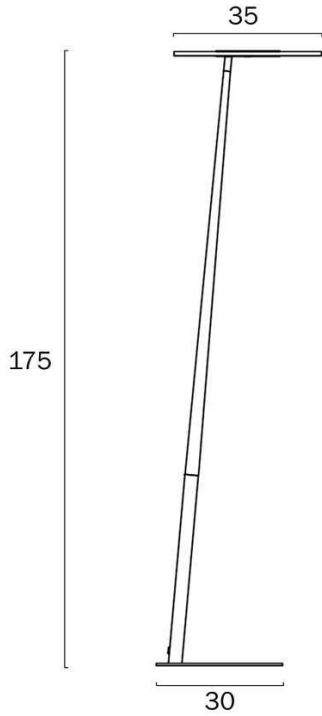

Overview

Family name	Faro
Categories	Floor Lamps
Usage	Indoor Lighting

Color / Material

Fixture Color	White
Fixture Material	Iron, Acrylic

Size

Fixture Width (cm)	35.0
Fixture Height (cm)	175.0
Base Width (cm)	30.0

Specification

Voltage Input	240V
Total Wattage (max)	12
Wattage	12
Globe Type	LED integrated SMD
Globe / Light Source included	Yes
Dimmable	Yes
Electrical Protection	CLASS III - LOW VOLTAGE, <54v
Lead and Plug	Yes
Approvals	RCM
Assembly Required	Yes
Care Instructions	Do not use strong liquid cleaners, Wipe clean with a dry cloth

Replacement Warranty *3 Years

Barcode

GTIN 9329501066805

Image -dimensions

Note: Dimensions are only a guide and may vary due to manufacturing variations.