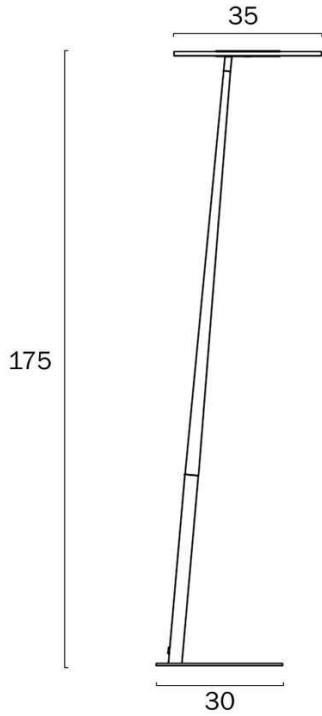

Last modification 2023-10-07

FARO FL-CH 9329501066812

Introducing the Faro Floor Lamp, a symbol of modern design and functionality. Its captivating offset tapered tube defies convention, doubling as an art piece and luminary. The acid-etched LED disc casts an enchanting, diffused glow, illuminating your space with finesse. Tailor your lighting with selectable color temperature and effortlessly adjust brightness with the foot switch. Elevate your décor with the Faro Floor Lamp, where innovation and aesthetics converge to redefine illumination in your space. Available in 4 finishes.

Overview

Family name	Faro
Categories	Floor Lamps
Usage	Indoor Lighting

Color / Material

Fixture Color	Chrome
Fixture Material	Iron, Acrylic

Size

Fixture Width (cm)	35.0
Fixture Height (cm)	175.0
Base Width (cm)	30.0

Specification

Voltage Input	240V
Total Wattage (max)	12
Wattage	12
Globe Type	LED integrated SMD
Globe / Light Source included	Yes
Dimmable	Yes
Electrical Protection	CLASS III - LOW VOLTAGE, <54v
Lead and Plug	Yes
Approvals	RCM
Assembly Required	Yes
Care Instructions	Do not use strong liquid cleaners, Wipe clean with a dry cloth

All representations within this document are subject to copyright. ELECTRICAL INSTALLATIONS MUST BE PERFORMED BY A QUALIFIED ELECTRICAL CONTRACTOR AND INSTALLED IN ACCORDANCE WITH AS/NZS 3000.
NOTE : All images , descriptions and dimensions are indicative. Please check latest version of item detail on Telbix website prior to ordering or installation.

Replacement Warranty *3 Years

Barcode

GTIN 9329501066812

Image -dimensions

Note: Dimensions are only a guide and may vary due to manufacturing variations.