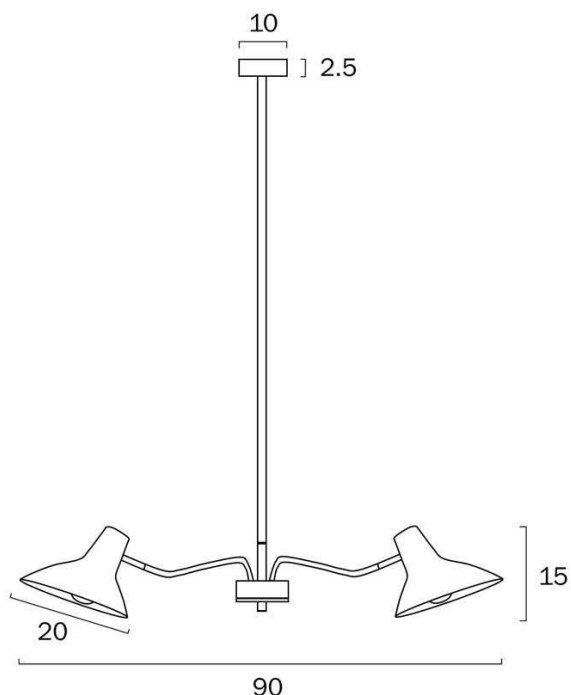

Globe / Light Source qty	6
Globe / Light Source included	No
Electrical Protection	CLASS I - HIGH VOLTAGE, EARTH REQUIRED
IP rating	IP20
Approvals	RCM
Assembly Required	No
Box Contents	Basic mounting screws,Instruction
Installation Required	Yes (by Licensed Electrician only)
Care Instructions	Do not use strong liquid cleaners,Wipe clean with a dry cloth
Warranty	3 Years

Barcode

GTIN 9329501062500

Image -dimensions

Note: Dimensions are only a guide and may vary due to manufacturing variations.