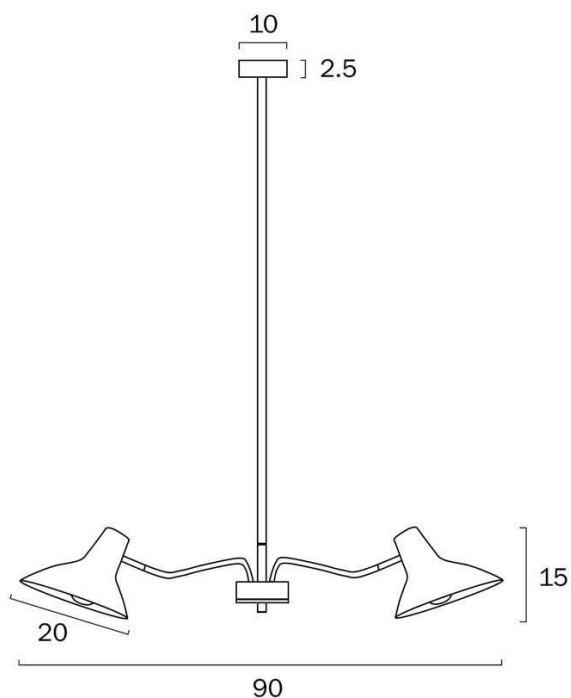

### Size

<b>Fixture Diameter (cm)</b>	90.0
<b>Fixture Projection (cm)</b>	165.5
<b>Canopy Diameter (cm)</b>	10.0
<b>Canopy Projection (cm)</b>	2.5
<b>Shade Diameter (cm)</b>	20.0

### Specification

<b>Voltage Input</b>	240V
<b>Wattage (max)</b>	150
<b>Wattage</b>	25
<b>Globe Type</b>	E27
<b>Globe / Light Source qty</b>	6

All representations within this document are subject to copyright.ELECTRICAL INSTALLATIONS MUST BE PERFORMED BY A QUALIFIED ELECTRICAL CONTRACTOR AND INSTALLED IN ACCORDANCE WITH AS/NZS 3000.  
NOTE : All images , descriptions and dimensions are indicative. Please check latest version of item detail on Telbix website prior to ordering or installation.

## Image -dimensions

Note: Dimensions are only a guide and may vary due to manufacturing variations.