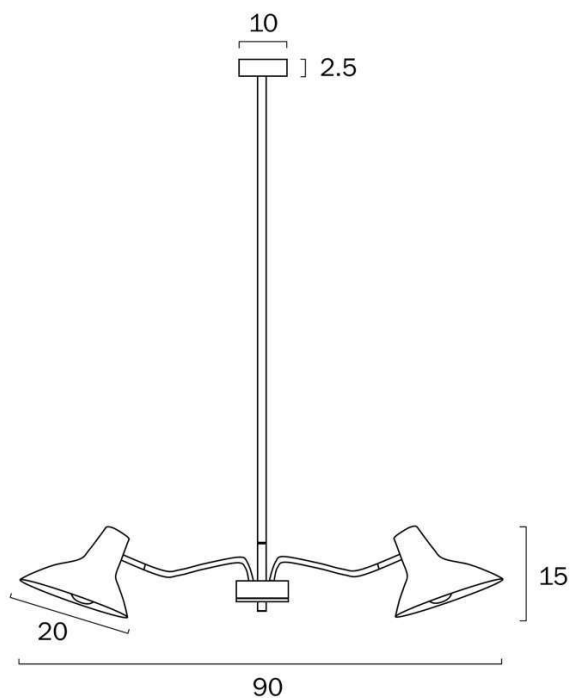

### Size

<b>Fixture Diameter (cm)</b>	90.0
<b>Fixture Projection (cm)</b>	165.5
<b>Canopy Diameter (cm)</b>	10.0
<b>Canopy Projection (cm)</b>	2.5
<b>Shade Diameter (cm)</b>	20.0

### Specification

<b>Voltage Input</b>	240V
<b>Wattage (max)</b>	150
<b>Wattage</b>	25
<b>Globe Type</b>	E27

All representations within this document are subject to copyright.ELECTRICAL INSTALLATIONS MUST BE PERFORMED BY A QUALIFIED ELECTRICAL CONTRACTOR AND INSTALLED IN ACCORDANCE WITH AS/NZS 3000.  
NOTE : All images , descriptions and dimensions are indicative. Please check latest version of item detail on Telbix website prior to ordering or installation.

## Image -dimensions

Note: Dimensions are only a guide and may vary due to manufacturing variations.