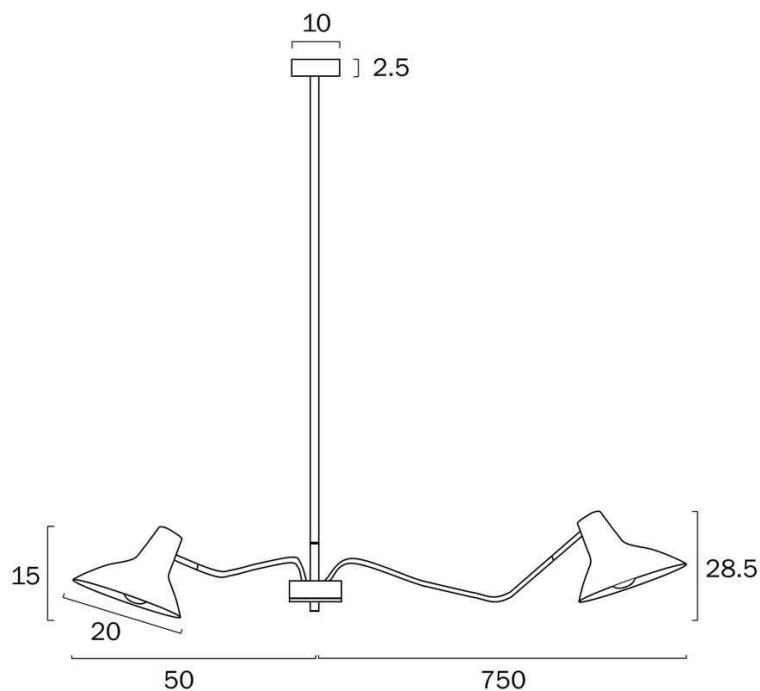

Globe / Light Source qty	12
Globe / Light Source included	No
Electrical Protection	CLASS I - HIGH VOLTAGE, EARTH REQUIRED
IP rating	IP20
Approvals	RCM
Assembly Required	No
Box Contents	Basic mounting screws,Instruction
Installation Required	Yes (by Licensed Electrician only)
Care Instructions	Do not use strong liquid cleaners,Wipe clean with a dry cloth
Warranty	3 Years

Barcode

GTIN 9329501062548

Image -dimensions

Note: Dimensions are only a guide and may vary due to manufacturing variations.