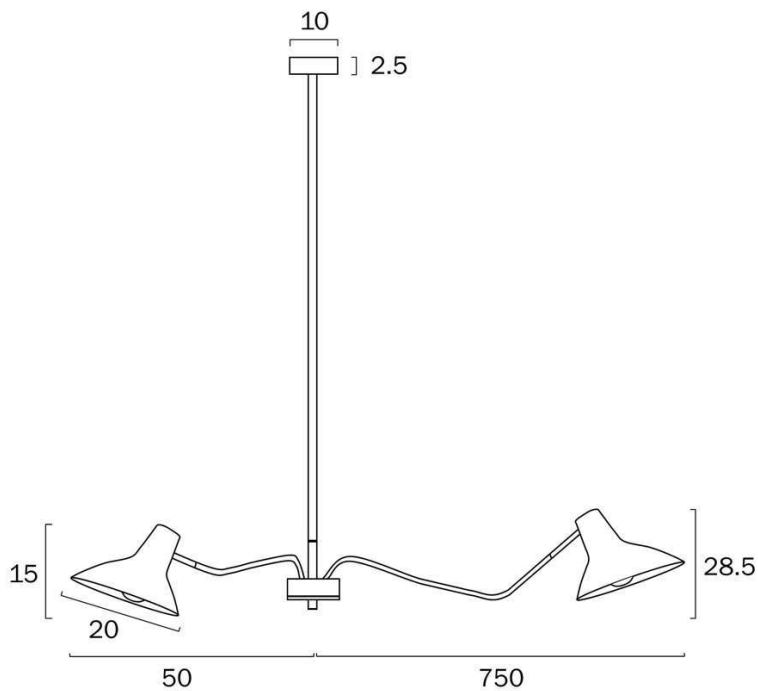

### Size

<b>Fixture Diameter (cm)</b>	150.0
<b>Fixture Projection (cm)</b>	170.5
<b>Canopy Diameter (cm)</b>	10.0
<b>Canopy Projection (cm)</b>	2.5
<b>Shade Diameter (cm)</b>	20.0

## Image -dimensions

Note: Dimensions are only a guide and may vary due to manufacturing variations.