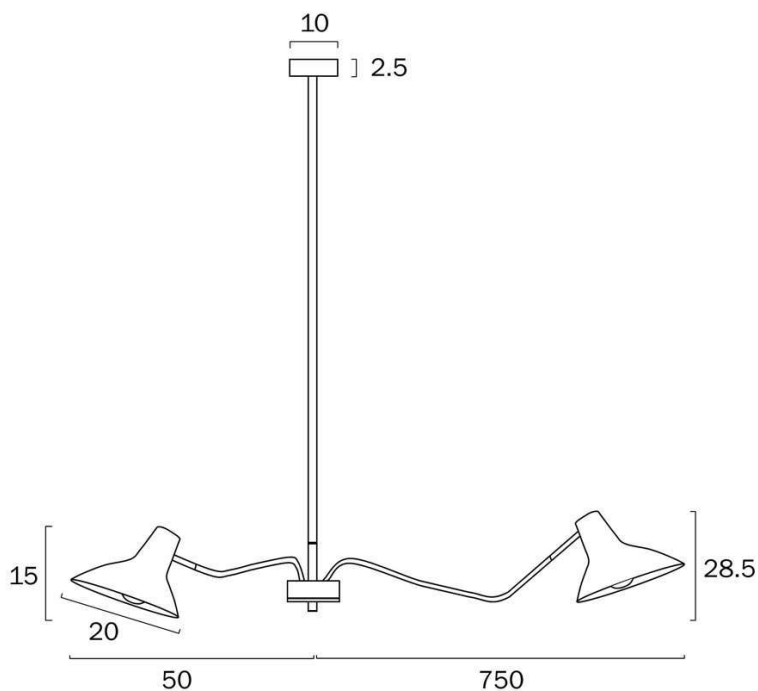

Globe / Light Source qty	12
Globe / Light Source included	No
Electrical Protection	CLASS I - HIGH VOLTAGE, EARTH REQUIRED
IP rating	IP20
Approvals	RCM
Assembly Required	No
Box Contents	Basic mounting screws,Instruction
Installation Required	Yes (by Licensed Electrician only)
Care Instructions	Do not use strong liquid cleaners,Wipe clean with a dry cloth
Warranty	3 Years

Barcode

GTIN 9329501062531

Image -dimensions

Note: Dimensions are only a guide and may vary due to manufacturing variations.