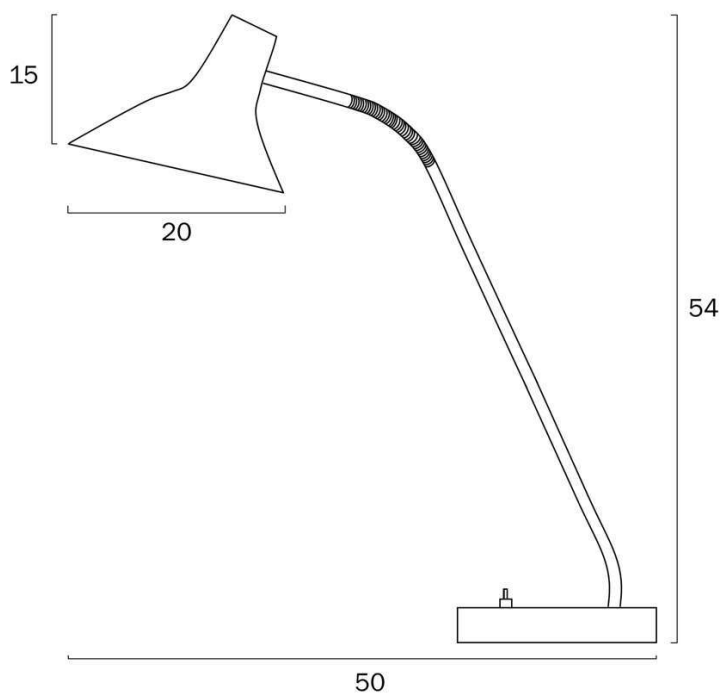

Specification

Voltage Input	240V
Wattage (max)	25
Globe Type	E27
Globe / Light Source qty	1
Globe / Light Source included	No
Dimmable	No
Electrical Protection	CLASS II - DOUBLE INSULATED, EARTH NOT REQUIRED
IP rating	IP20
Lead and Plug	Yes
Approvals	RCM
Assembly Required	No
Box Contents	Instruction
Care Instructions	Do not use strong liquid cleaners,Wipe clean with a dry cloth
Warranty	3 Years

Barcode

GTIN 9329501062388

Image -dimensions

Note: Dimensions are only a guide and may vary due to manufacturing variations.