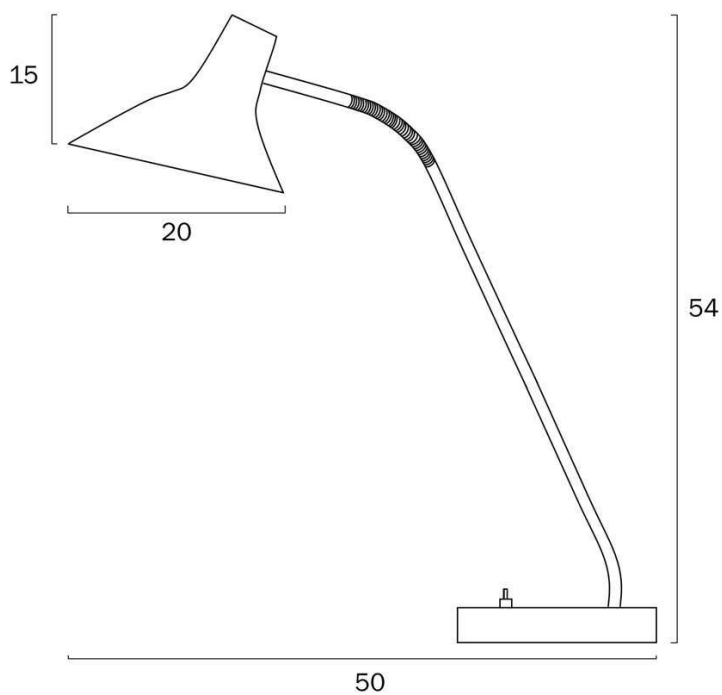

Specification

Voltage Input	240V
Wattage (max)	25
Globe Type	E27
Globe / Light Source qty	1
Globe / Light Source included	No
Dimmable	No
Electrical Protection	CLASS II - DOUBLE INSULATED, EARTH NOT REQUIRED
IP rating	IP20
Lead and Plug	Yes
Approvals	RCM
Assembly Required	No
Box Contents	Instruction
Care Instructions	Do not use strong liquid cleaners,Wipe clean with a dry cloth
Warranty	3 Years

Barcode

GTIN 9329501062371

Image -dimensions

Note: Dimensions are only a guide and may vary due to manufacturing variations.