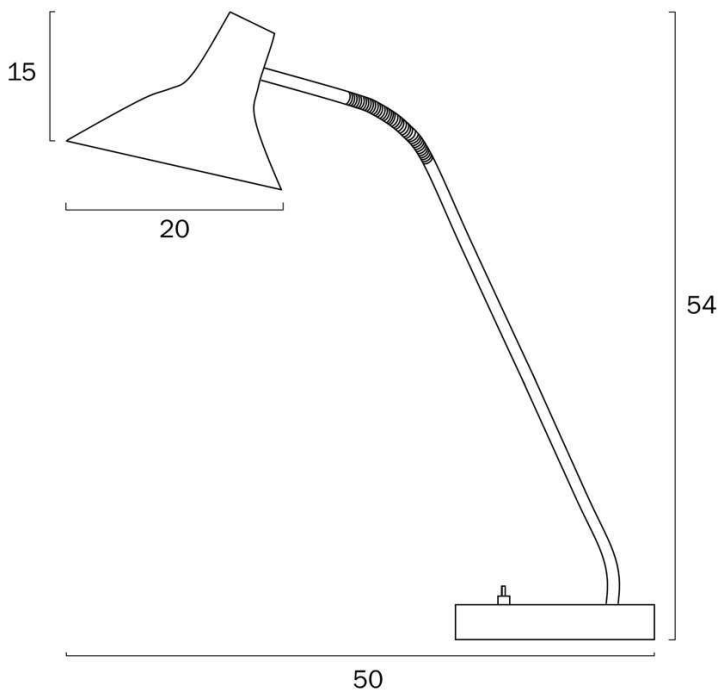

Size

Fixture Length (cm)	50.0
Fixture Width (cm)	20.0
Fixture Height (cm)	54.0
Base Diameter (cm)	18.0
Base Height (cm)	2.5
Shade Diameter (cm)	20.0
Shade Height (cm)	15.0

Specification

Voltage Input	240V
Wattage (max)	25
Globe Type	E27
Globe / Light Source qty	1
Globe / Light Source included	No
Dimmable	No
Electrical Protection	CLASS II - DOUBLE INSULATED, EARTH NOT REQUIRED
IP rating	IP20
Lead and Plug	Yes
Approvals	RCM
Assembly Required	No
Box Contents	Instruction
Care Instructions	Do not use strong liquid cleaners,Wipe clean with a dry cloth
Warranty	3 Years

Barcode

GTIN 9329501062364

Image -dimensions

Note: Dimensions are only a guide and may vary due to manufacturing variations.