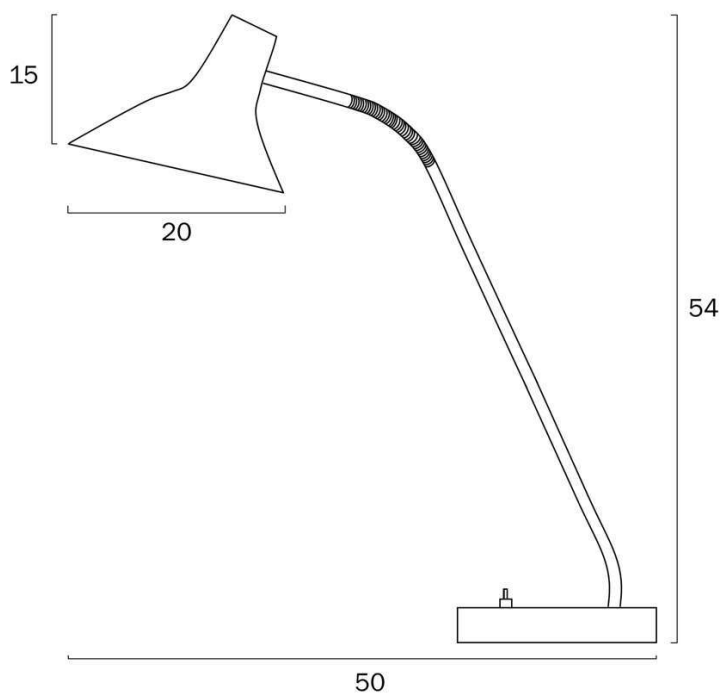

Specification

Voltage Input	240V
Wattage (max)	25
Globe Type	E27
Globe / Light Source qty	1
Globe / Light Source included	No
Dimmable	No
Electrical Protection	CLASS II - DOUBLE INSULATED, EARTH NOT REQUIRED
IP rating	IP20
Lead and Plug	Yes
Approvals	RCM
Assembly Required	No
Box Contents	Instruction
Care Instructions	Do not use strong liquid cleaners,Wipe clean with a dry cloth
Warranty	3 Years

Barcode

GTIN 9329501062340

Image -dimensions

Note: Dimensions are only a guide and may vary due to manufacturing variations.