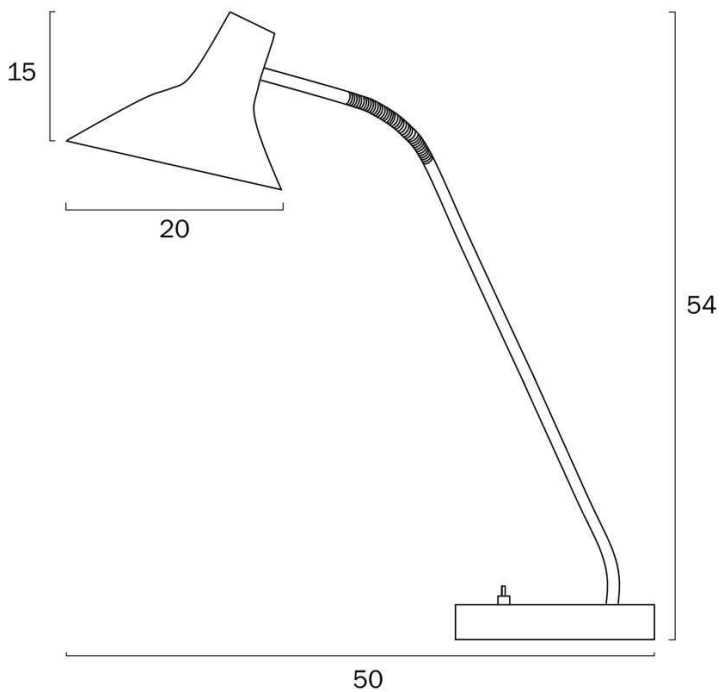

Specification

Voltage Input	240V
Wattage (max)	25
Globe Type	E27
Globe / Light Source qty	1
Globe / Light Source included	No
Dimmable	No
Electrical Protection	CLASS II - DOUBLE INSULATED, EARTH NOT REQUIRED
IP rating	IP20
Lead and Plug	Yes
Approvals	RCM
Assembly Required	No
Box Contents	Instruction
Care Instructions	Do not use strong liquid cleaners,Wipe clean with a dry cloth
Warranty	3 Years

Barcode

GTIN 9329501062333

Image -dimensions

Note: Dimensions are only a guide and may vary due to manufacturing variations.