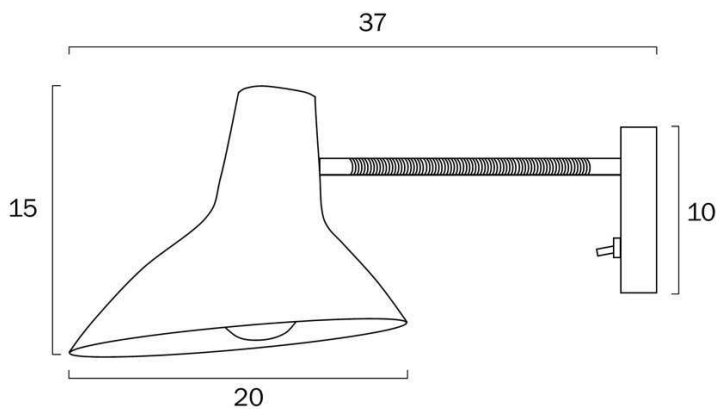

Globe / Light Source qty	1
Globe / Light Source included	No
Dimmable	Globe Dependant
Electrical Protection	CLASS I - HIGH VOLTAGE, EARTH REQUIRED
IP rating	IP20
Approvals	RCM
Assembly Required	No
Box Contents	Basic mounting screws,Instruction
Installation Required	Yes (by Licensed Electrician only)
Care Instructions	Do not use strong liquid cleaners,Wipe clean with a dry cloth
Warranty	3 Years

Barcode

GTIN 9329501062494

Image -dimensions

Note: Dimensions are only a guide and may vary due to manufacturing variations.