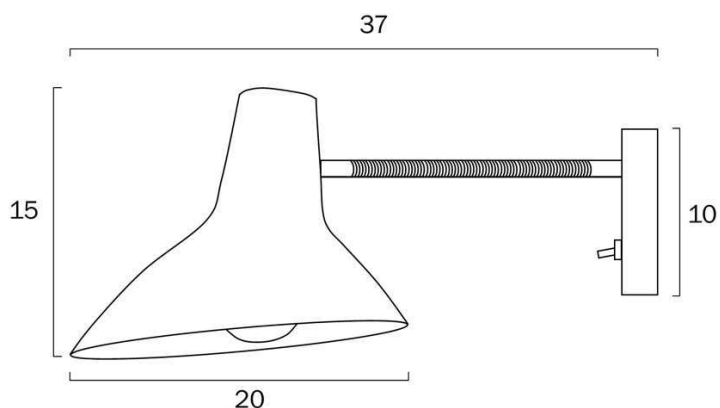

### Size

<b>Fixture Width (cm)</b>	20.0
<b>Fixture Height (cm)</b>	15.0
<b>Fixture Projection (cm)</b>	37.0
<b>Canopy Diameter (cm)</b>	10.0
<b>Canopy Projection (cm)</b>	2.5
<b>Shade Diameter (cm)</b>	20.0
<b>Shade Height (cm)</b>	15.0

### Specification

<b>Voltage Input</b>	240V
<b>Wattage (max)</b>	25
<b>Globe Type</b>	E27

All representations within this document are subject to copyright. ELECTRICAL INSTALLATIONS MUST BE PERFORMED BY A QUALIFIED ELECTRICAL CONTRACTOR AND INSTALLED IN ACCORDANCE WITH AS/NZS 3000.  
NOTE : All images , descriptions and dimensions are indicative. Please check latest version of item detail on Telbix website prior to ordering or installation.

## Image -dimensions

Note: Dimensions are only a guide and may vary due to manufacturing variations.