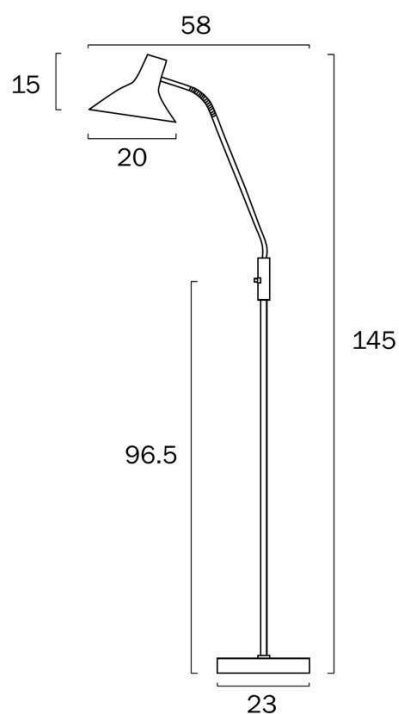

### Size

<b>Fixture Length (cm)</b>	58.0
<b>Fixture Width (cm)</b>	23.0
<b>Fixture Height (cm)</b>	145.0
<b>Base Diameter (cm)</b>	23.0
<b>Shade Diameter (cm)</b>	20.0
<b>Shade Height (cm)</b>	15.0

### Specification

<b>Voltage Input</b>	240V
----------------------	------

All representations within this document are subject to copyright.ELECTRICAL INSTALLATIONS MUST BE PERFORMED BY A QUALIFIED ELECTRICAL CONTRACTOR AND INSTALLED IN ACCORDANCE WITH AS/NZS 3000.  
NOTE : All images , descriptions and dimensions are indicative. Please check latest version of item detail on Telbix website prior to ordering or installation.

## Image -dimensions

Note: Dimensions are only a guide and may vary due to manufacturing variations.