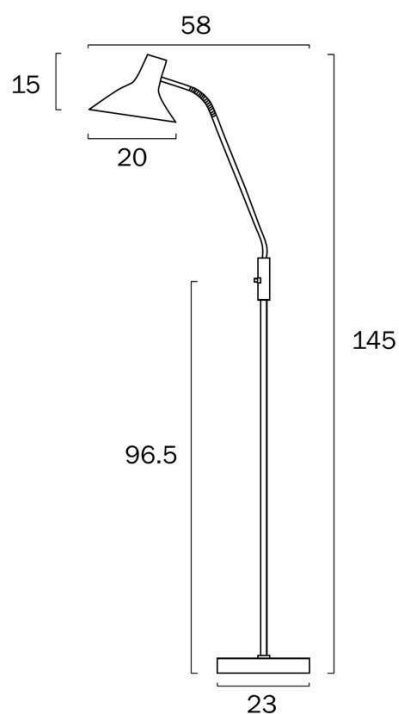

Overview

Family name	Farbon
Categories	Floor Lamps
Shade Shape	Cone
Switch	Rocket switch
Usage	Indoor Lighting

Color / Material

Fixture Color	Brass Matt,White
Fixture Pantone Color	RAL 9010
Fixture Material	Metal
Shade Color	White
Shade Material	Metal
Base Color	White
Base Material	Metal
Cable Color	Black
Cable Material	PVC

Size

Fixture Length (cm)	58.0
Fixture Width (cm)	23.0
Fixture Height (cm)	145.0
Base Diameter (cm)	23.0
Shade Diameter (cm)	20.0
Shade Height (cm)	15.0

Specification

Voltage Input	240V
----------------------	------

Barcode

GTIN 9329501062449

Image -dimensions

Note: Dimensions are only a guide and may vary due to manufacturing variations.