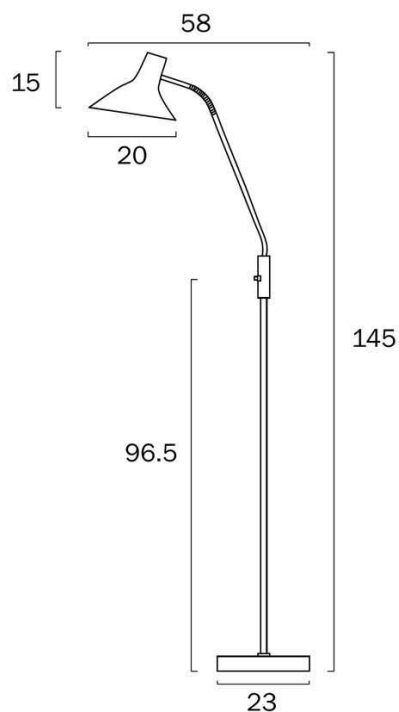

### Size

<b>Fixture Length (cm)</b>	58.0
<b>Fixture Width (cm)</b>	23.0
<b>Fixture Height (cm)</b>	145.0
<b>Base Diameter (cm)</b>	23.0
<b>Shade Diameter (cm)</b>	20.0
<b>Shade Height (cm)</b>	15.0

## Image -dimensions

Note: Dimensions are only a guide and may vary due to manufacturing variations.