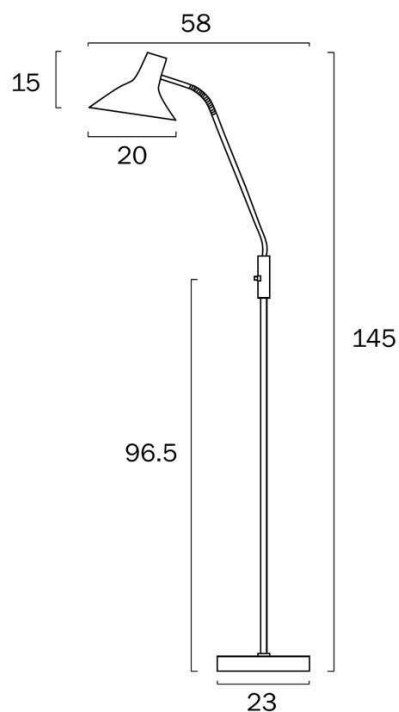

### Size

<b>Fixture Length (cm)</b>	58.0
<b>Fixture Width (cm)</b>	23.0
<b>Fixture Height (cm)</b>	145.0
<b>Base Diameter (cm)</b>	23.0
<b>Shade Diameter (cm)</b>	20.0
<b>Shade Height (cm)</b>	15.0

### Specification

<b>Voltage Input</b>	240V
----------------------	------

All representations within this document are subject to copyright.ELECTRICAL INSTALLATIONS MUST BE PERFORMED BY A QUALIFIED ELECTRICAL CONTRACTOR AND INSTALLED IN ACCORDANCE WITH AS/NZS 3000.  
NOTE : All images , descriptions and dimensions are indicative. Please check latest version of item detail on Telbix website prior to ordering or installation.

## Image -dimensions

Note: Dimensions are only a guide and may vary due to manufacturing variations.