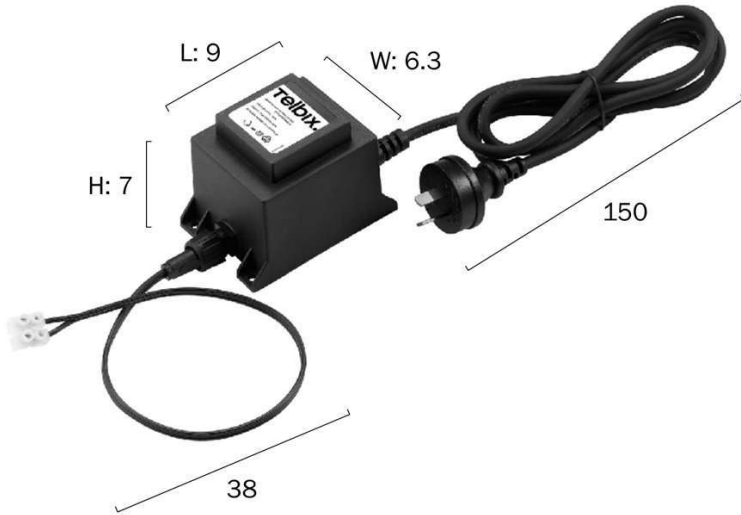

Image -dimensions

Note: Dimensions are only a guide and may vary due to manufacturing variations.